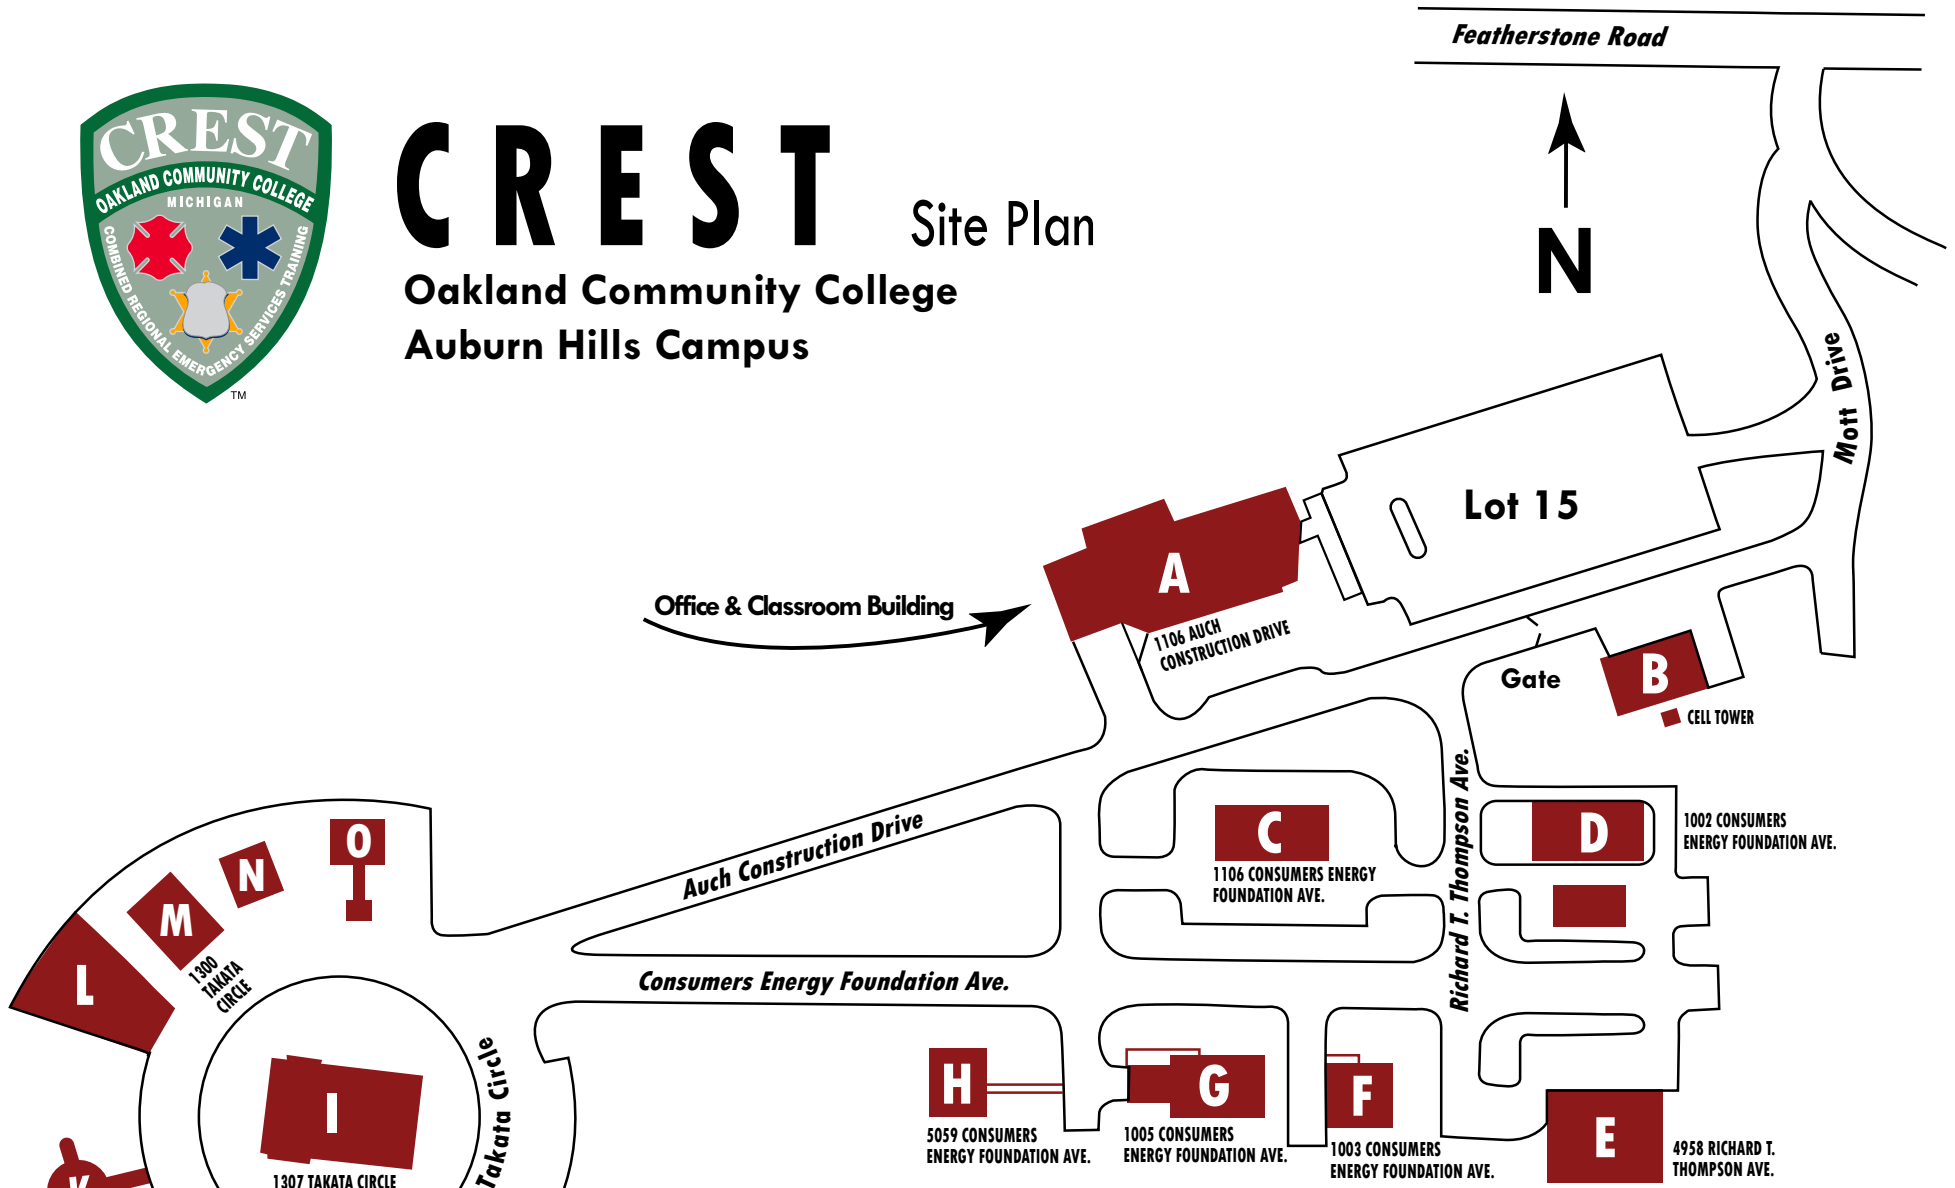

CREST Site Plan

Oakland Community College Auburn Hills Campus

Featherstone Road

- A** Training Building
1106 Auch Construction Drive
- B** Storage Garage
- C** Bank
1106 Richard T. Thompson Ave.
- D** Convenience Store/Gas Station
1002 Consumers Energy Foundation Ave.
- E** Motel
4958 Richard T. Thompson Ave.

- F** 2-Story House, Garage
1103 Consumers Energy Foundation Ave.
- G** Ranch/Garage
1105 Consumers Energy Foundation Ave.
- H** Cape Cod
5059 Consumers Energy Foundation Ave.
- I** Fire Training Structure
1307 Takata Circle
- J** Trench Rescue

- K** Confined Space
- L** Flashover
- M** Control Tower
1300 Takata Circle
- N** Car Fire
- O** Fuel Spill Fire